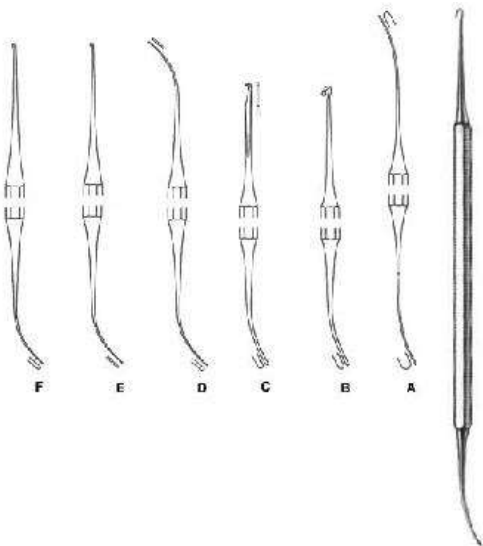

Grooved Director

14.5cm

Nelaton

RMI-5-1010-16

Grooved Director

16cm

Varady

RMI-5-1011-01