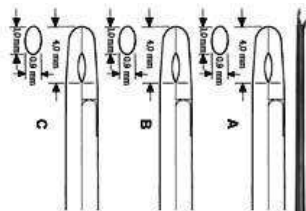

ENT

RMI-12-102-01

Micro Ear Forceps shaft length 80mm, straight, bent upwards