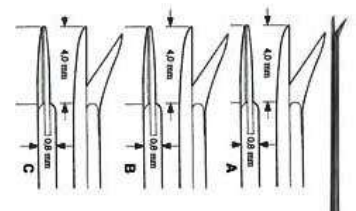

Bellucci

RMI-12-103-01

Micro Ear Scissors shaft length 80 mm