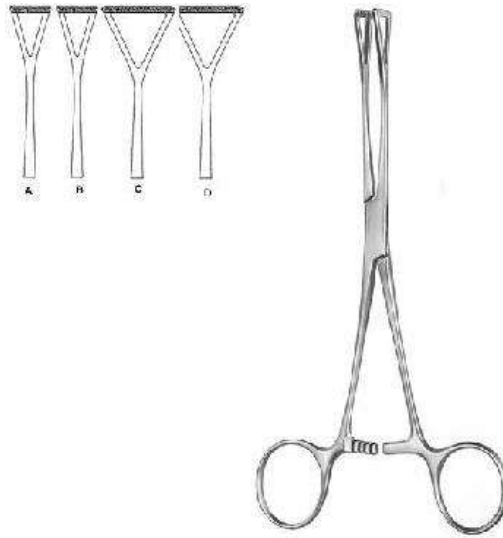

Duval

RMI-18-114-18

Intestinal and Tissue Grasping Forceps

18cm23cm25.5cm